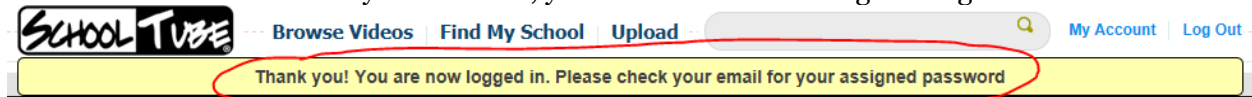

Fill in your **First Name** and **Last Name**.

Create a **SchoolTube User name**. We recommend your district user name.

Use your **District email account**.

Use the drop down menus to select your **Position** and **Date of Birth**.

Click the box to **accept the Terms & Conditions**. (You should see the checkmark.)

Click **Create My Account**.

✓ Educator

First Name **Erin**

Last Name **Croley**

SchoolTube User name **[redacted]** schooltube.com/user/johndoe

Email Address **croleye@hds.k12.or.us**

Position **Other**

Date of Birth **Month** **Day** **Year**

☒ I have accepted the [Terms & Conditions](#) and [Privacy Policy](#)

Create My Account

After successful creation of your account, you will see the following message.