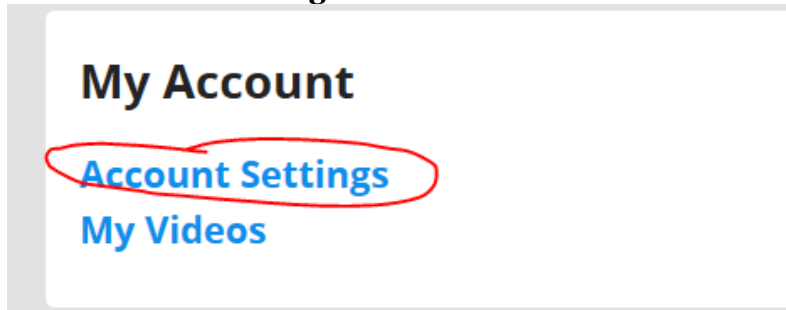

Click: **Account Settings**.