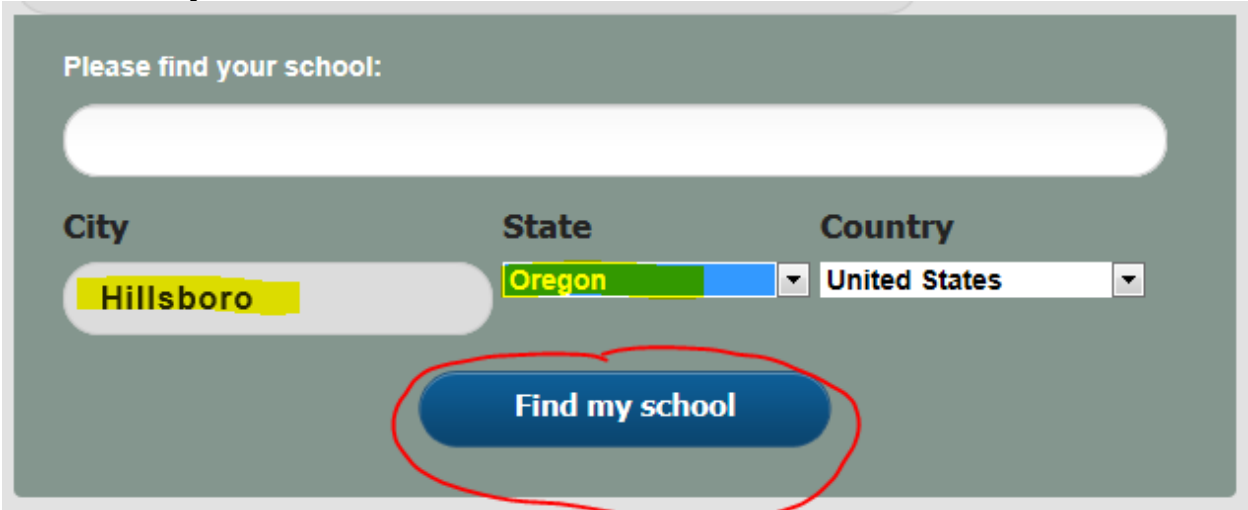

Go to: www.schooltube.com

Click on: **Sign Up** in upper right corner

Click: **Sign up Normally**. Do not sign up via your social network. Note: You will need to use your district email to create your account in order to verify you are a district employee and access our secure videos.

Type: **Hillsboro** in the “City” text box.

Select: **Oregon** in the “State” drop down menu.

Click: **Find my school**.

Click: **Next** until you see **Hillsboro School District** as an option.

Rosedale Elementary School