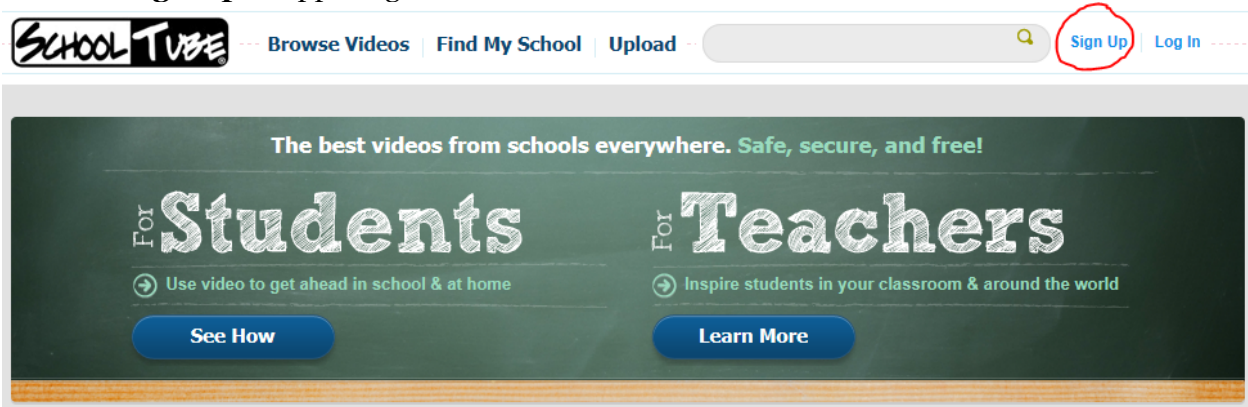

Go to: www.schooltube.com

Click on: **Sign Up** in upper right corner

Click: **Sign up Normally**. Do not sign up via your social network. Note: You will need to use your district email to create your account in order to verify you are a district employee and access our secure videos.